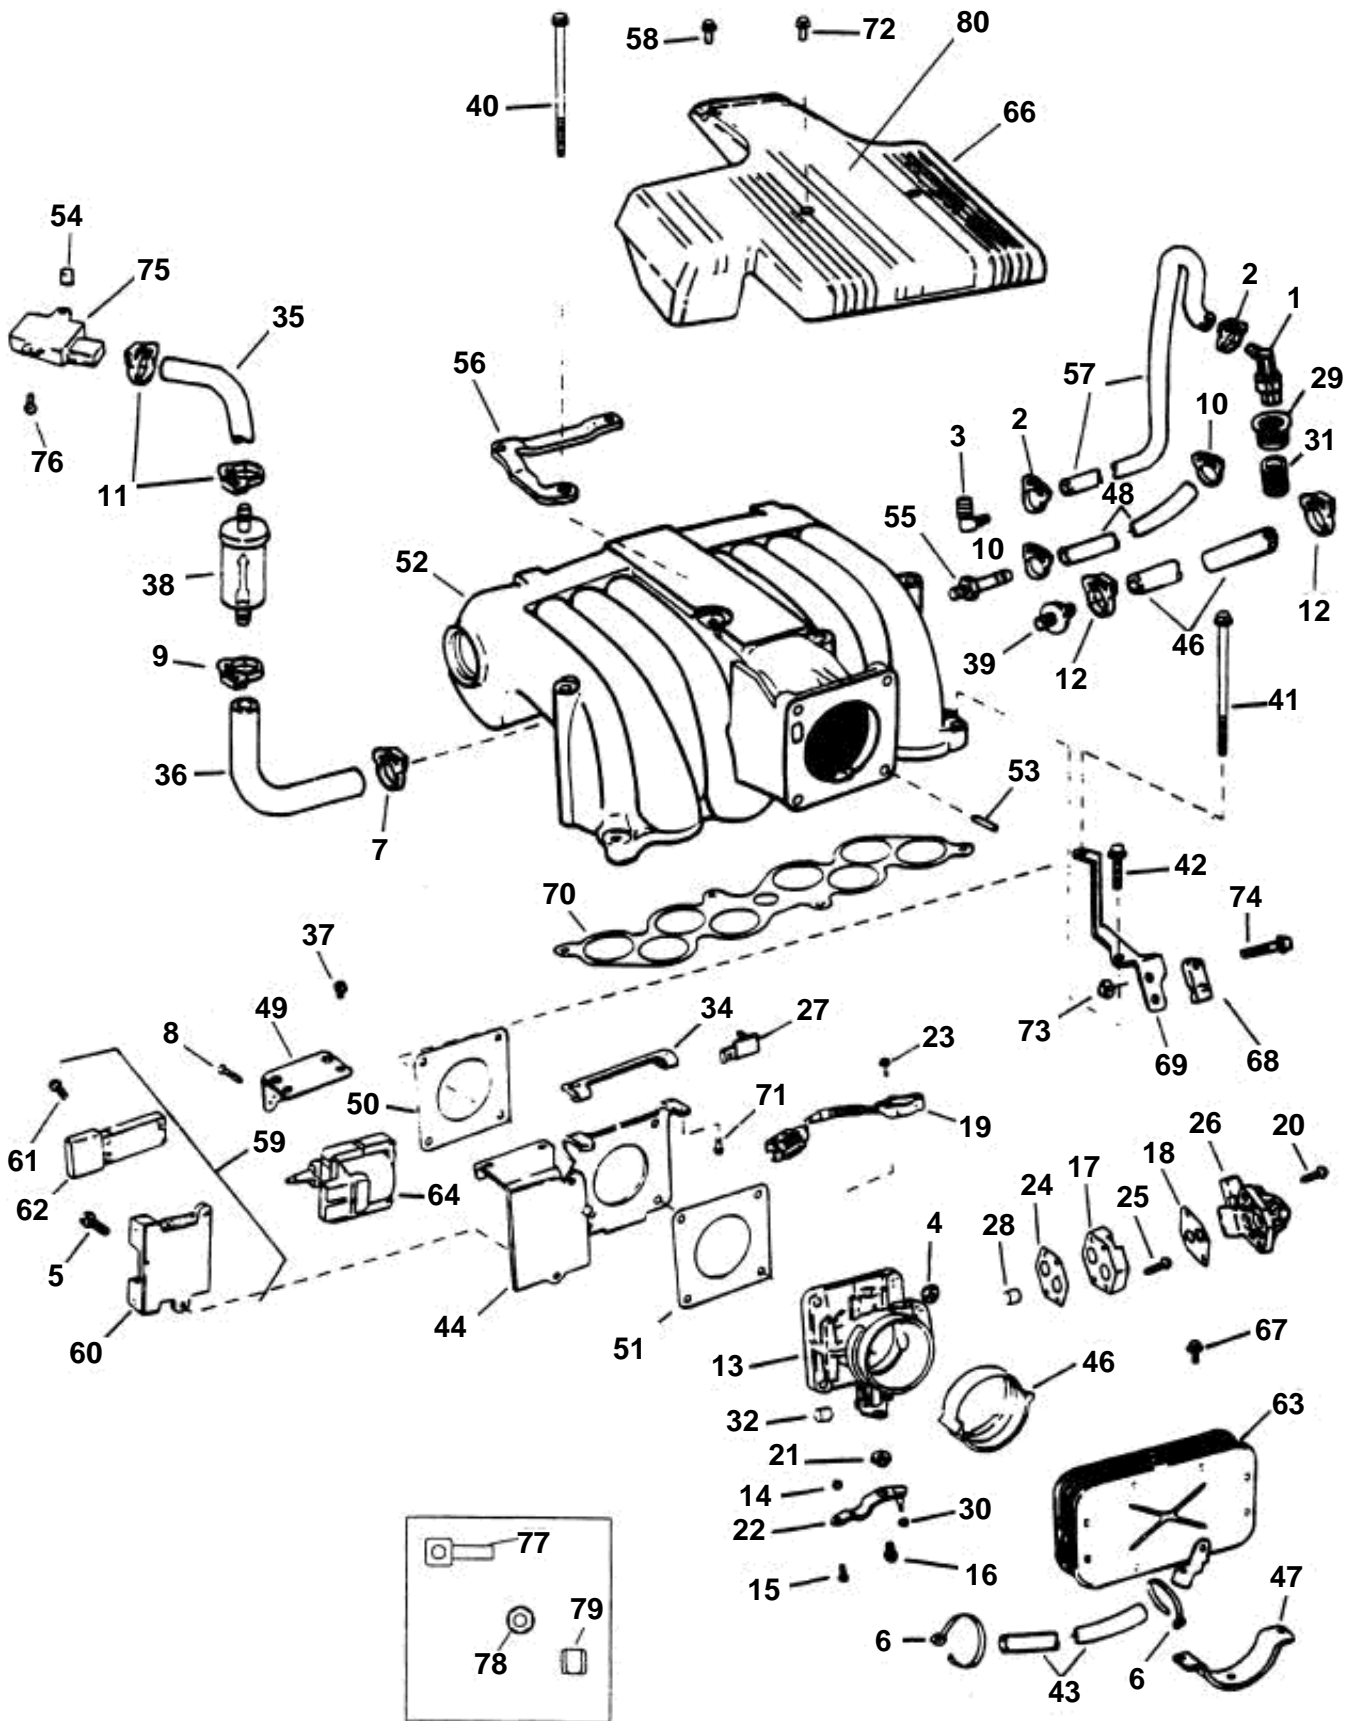

UPPER INTAKE MANIFOLD - 5,8 LITRE MODELS

UPPER INTAKE MANIFOLD - 5,8 LITRE MODELS

REF	PART NO.	QTY	DESCRIPTION
1	3852820	1	Valve
2	3852529	2	Clamp, PCV valve
3	3852480	1	Riser, PCV valve to intakemanifold
4	3852142	4	Nut, Throttle body
5	3852080	2	Screw, TFI module
6	3852158	1	Lock strap, Hose
7	3852529	1	Clamp, Filter hose to intake
8	3852168	2	Screw, E-coil
9	3852196	1	Clamp, Hose, filter
10	3852170	2	Clamp, Hose, pressure regulator
11	3852196	2	Clamp, Hose, MAP sensor
12	3852529	2	Clamp, Hose, reservoir
13	3850768	1	Throttle body
14	3852077	1	· Nut, Throttle lever
15	3852066	1	· Screw, Throttle lever
16	3852212	1	· Screw, Throttle lever
17	3853612	1	· Adapter, Air bypass solenoid
18	3853613	1	· Gasket, Air bypass solenoid
19	3850988	1	· Sender
20	3853614	2	· Screw, Air bypass solenoid
21	3853627	1	· Nut, Throttle lever
22	3850353	1	· Lever, Throttle body
23	3850986	2	· Screw, Throttle sensor
24	3853613	2	· Gasket, Adapter to solenoid
25	3853614	2	· Screw, Solenoid adapter
26	3850987	1	· Valve, Throttle air bypass
27	3853734	1	· Clip, Connector
28	3853748	1	· Filter, Noise suppressor
29	3853767	1	Grommet, PCV valve
30	3853729	1	Nut, Throttle cable
31	3853768	1	Filter, Crankcase vent
32	3853772	1	Cover, Screw
33	3852162	1	Washer, Throttle bracket
34	3853775	1	Bracket, Styling cover
35	3852377	1	Hose, MAP sensor to filter
36	3852376	1	Hose, Filter to intake manifold
37	3852212	2	Screw, E-coil bracket
38	3852224	1	Fuel filter, MAP sensor
39	3852225	1	Impulse limiter, Pulse
40	3853760	2	Screw, Intake manifold, center
41	3853635	2	Screw, Instake manifold, stbd
42	3853638	2	Screw, Intake manifold, port
43	3853723	1	Hose, Valve cover to arrestor
44	3853763	1	Bracket, TFI module & E-coil
45	3853582	1	Hose, Reservoir to pulse limiter
46	3853594	1	Grommet, Flame arrestor
47	3853595	1	Clamp, Flame arrestor
48	3853765	1	Hose, Pressure regulator
49	3853625	1	Bracket, E-coil to TFI bracket
50	3853761	1	Gasket, Bracket to manifold
51	3853761	1	Gasket, Bracket to throttle body
52	3854276	1	Inlet pipe, Upper intake
53	3852176	4	· Stud, Throttle body
54	3853537	2	Protective cap, MAP sensor screw
55	3853639	1	Fitting, Pressure regulator
56	3853762	1	Bracket, Cover
57		1	HOSE, PCV Valve
58	3853661	2	Screw, Flame arrestor bracket
60	3854272	1	· Level sensor
61	3854273	2	· Screw
62	3854274	1	· Control unit, TFI
63	3854144	1	Flame shield
64	3854161	1	Coil
66	3853571	1	Cover, Flame arrestor